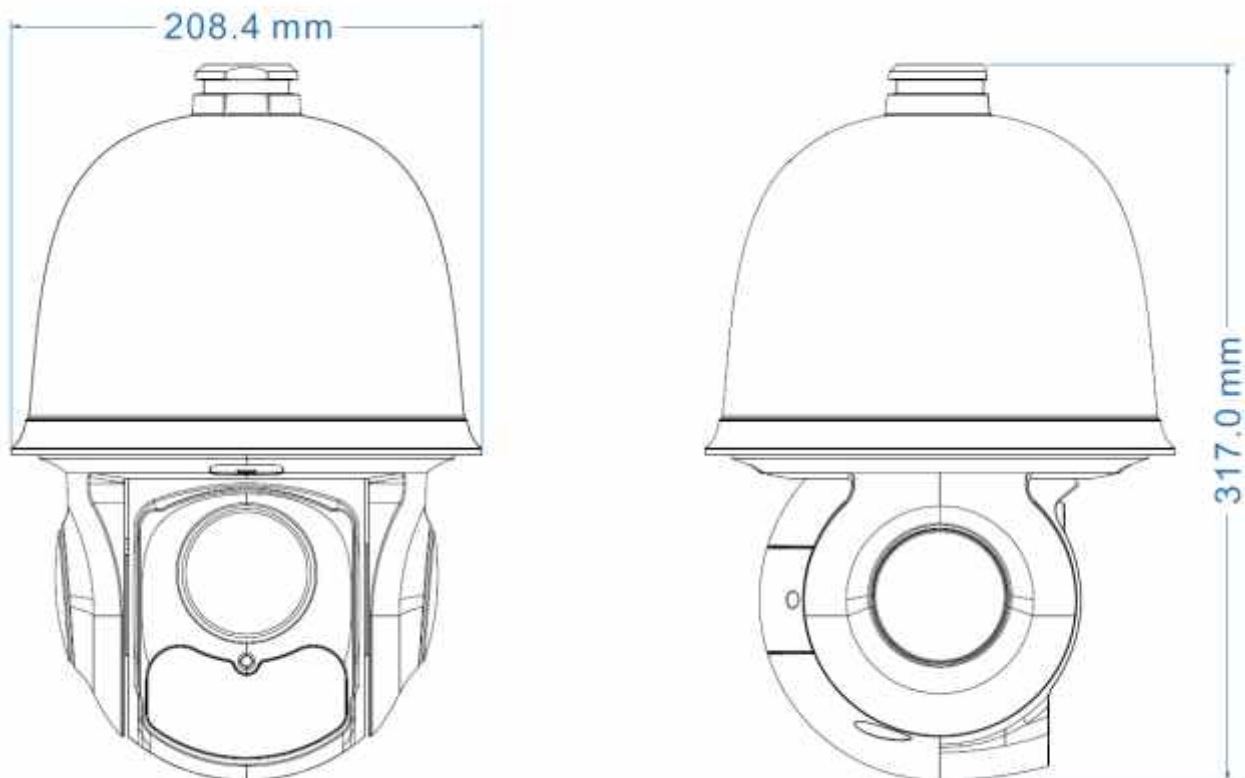

Dimensio

Features

Model	AXI-IPC-2830SPD-IR-H5
Camera	
Image Sensor	1/2.5" SONY Exmor CMOS Sensor
Effective Pixels	3 MP
White Balance	Auto / Manual
AGC	Auto / Manual
3D DNR	Yes
Lens	
Focal Length	3 Mega Pixel 3.5mm ~ 128.9mm Auto Zoom HD CS Lens
Function	
Pan Range	360° endless rotation
Pan Speed	Manua control speed: 0.1° ~ 120°/s; preset speed: 240°/s
Tilt Range	0 ~ 90°
Tilt Speed	Manua control speed: 0.1° ~90°/s; preset speed: 200°/s
Zoom	Yes
Preset	360 presets
Cruise	8 cruises, 16 presets for each cruise
Scan	2 scans
Track	4 tracks, 3 minutes' recording for each track
Time Task	Yes
Home Position	Yes
Power Off Memory	Yes
IR Function	
IR Distance	200 Mtrs.
IR Control	Brightness and angle of the IR LEDs to be smartly adjusted according to the scenes
Network	
Max Image Size	1920*1080
Resolution	Main stream : 2048 x 1536, 1920 x 1080, 1280 x 720 Sub stream : 704 x 576, 352 x 288 Third stream : 480 x 240, 352 x 288, 704 x 576
Video Compression	H.265 / H.264 / MJPEG
Video Compression	G.711A / G.711U
Network Protocol	TCP / IP, UDP, DHCP, UPnP, DDNS, NTP, RTSP, SMTP, FTP, PPPoE, IPv4
Preview Video	Max 10 CH
Channels	
HD Analog	
Max. Image Size	1920 x 1080
Video Output	AHD and TVI optional
System Integration	
Alarm Input	4 CH (5 ~ 12VDC)
Alarm Output	1 CH, support alarm trigger (preset, snap, FTP uploading and email trigger)
Network Interface	Built-in RJ45 network port, support 10M / 100M network data
SD Card Interface	Built-in Micro SD card slot, support manual recording
API	API, SDK, ONVIF, GB/T28181
Analog HD Output	BNC
Web Client	Web 4.0
General Specifications	
OSD Menu	Chinese / English
Power Supply	DC24V 3000 mA(15W, max 65W)
Working	-20 ~ 60°C; humidity: less than 90%
Environment Protection Level	IP66, IK10, TVS6000V lightning protection, surge protection